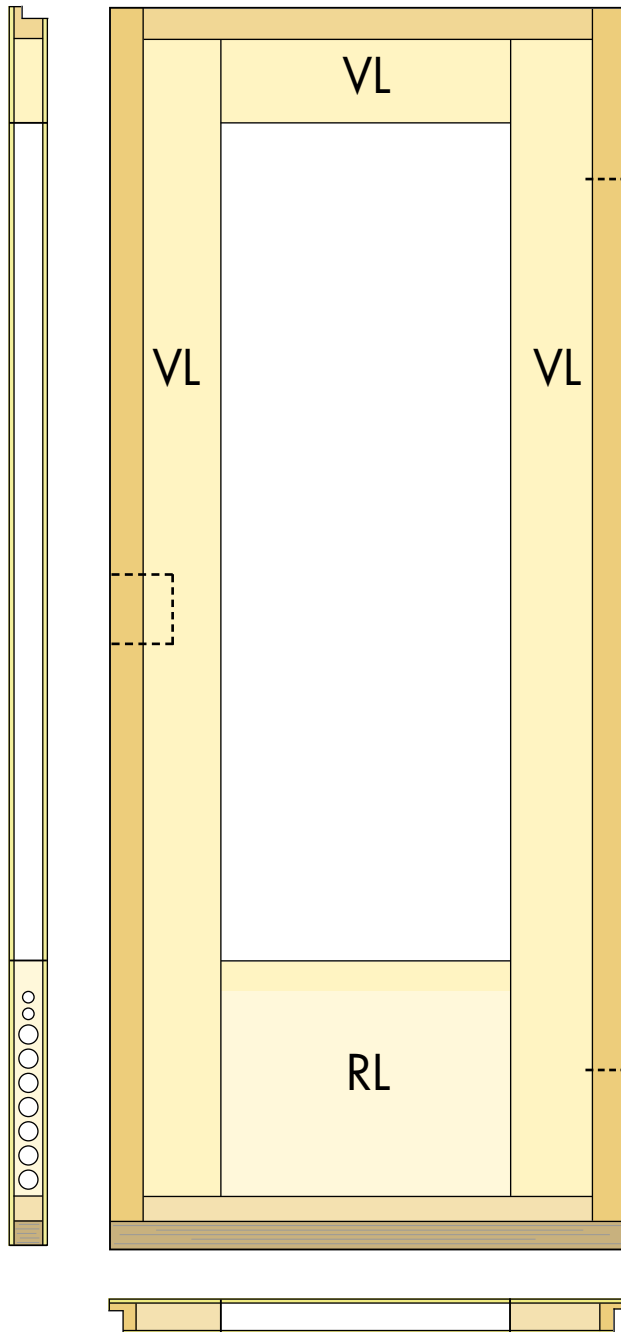

Door with Glass Opening

Structure

Structure

core of different cut sizes

Frame Components

stiles	HVA, HVB or solid wood
top rail	VV, HVA or solid wood
bottom rail	solid wood
2. bottom rail	VV

Core

type solid board VL
 tube board RL

sizes side : 135 x 1880 VL
 top : 135 x wide VL
 bottom: long x 350 RL